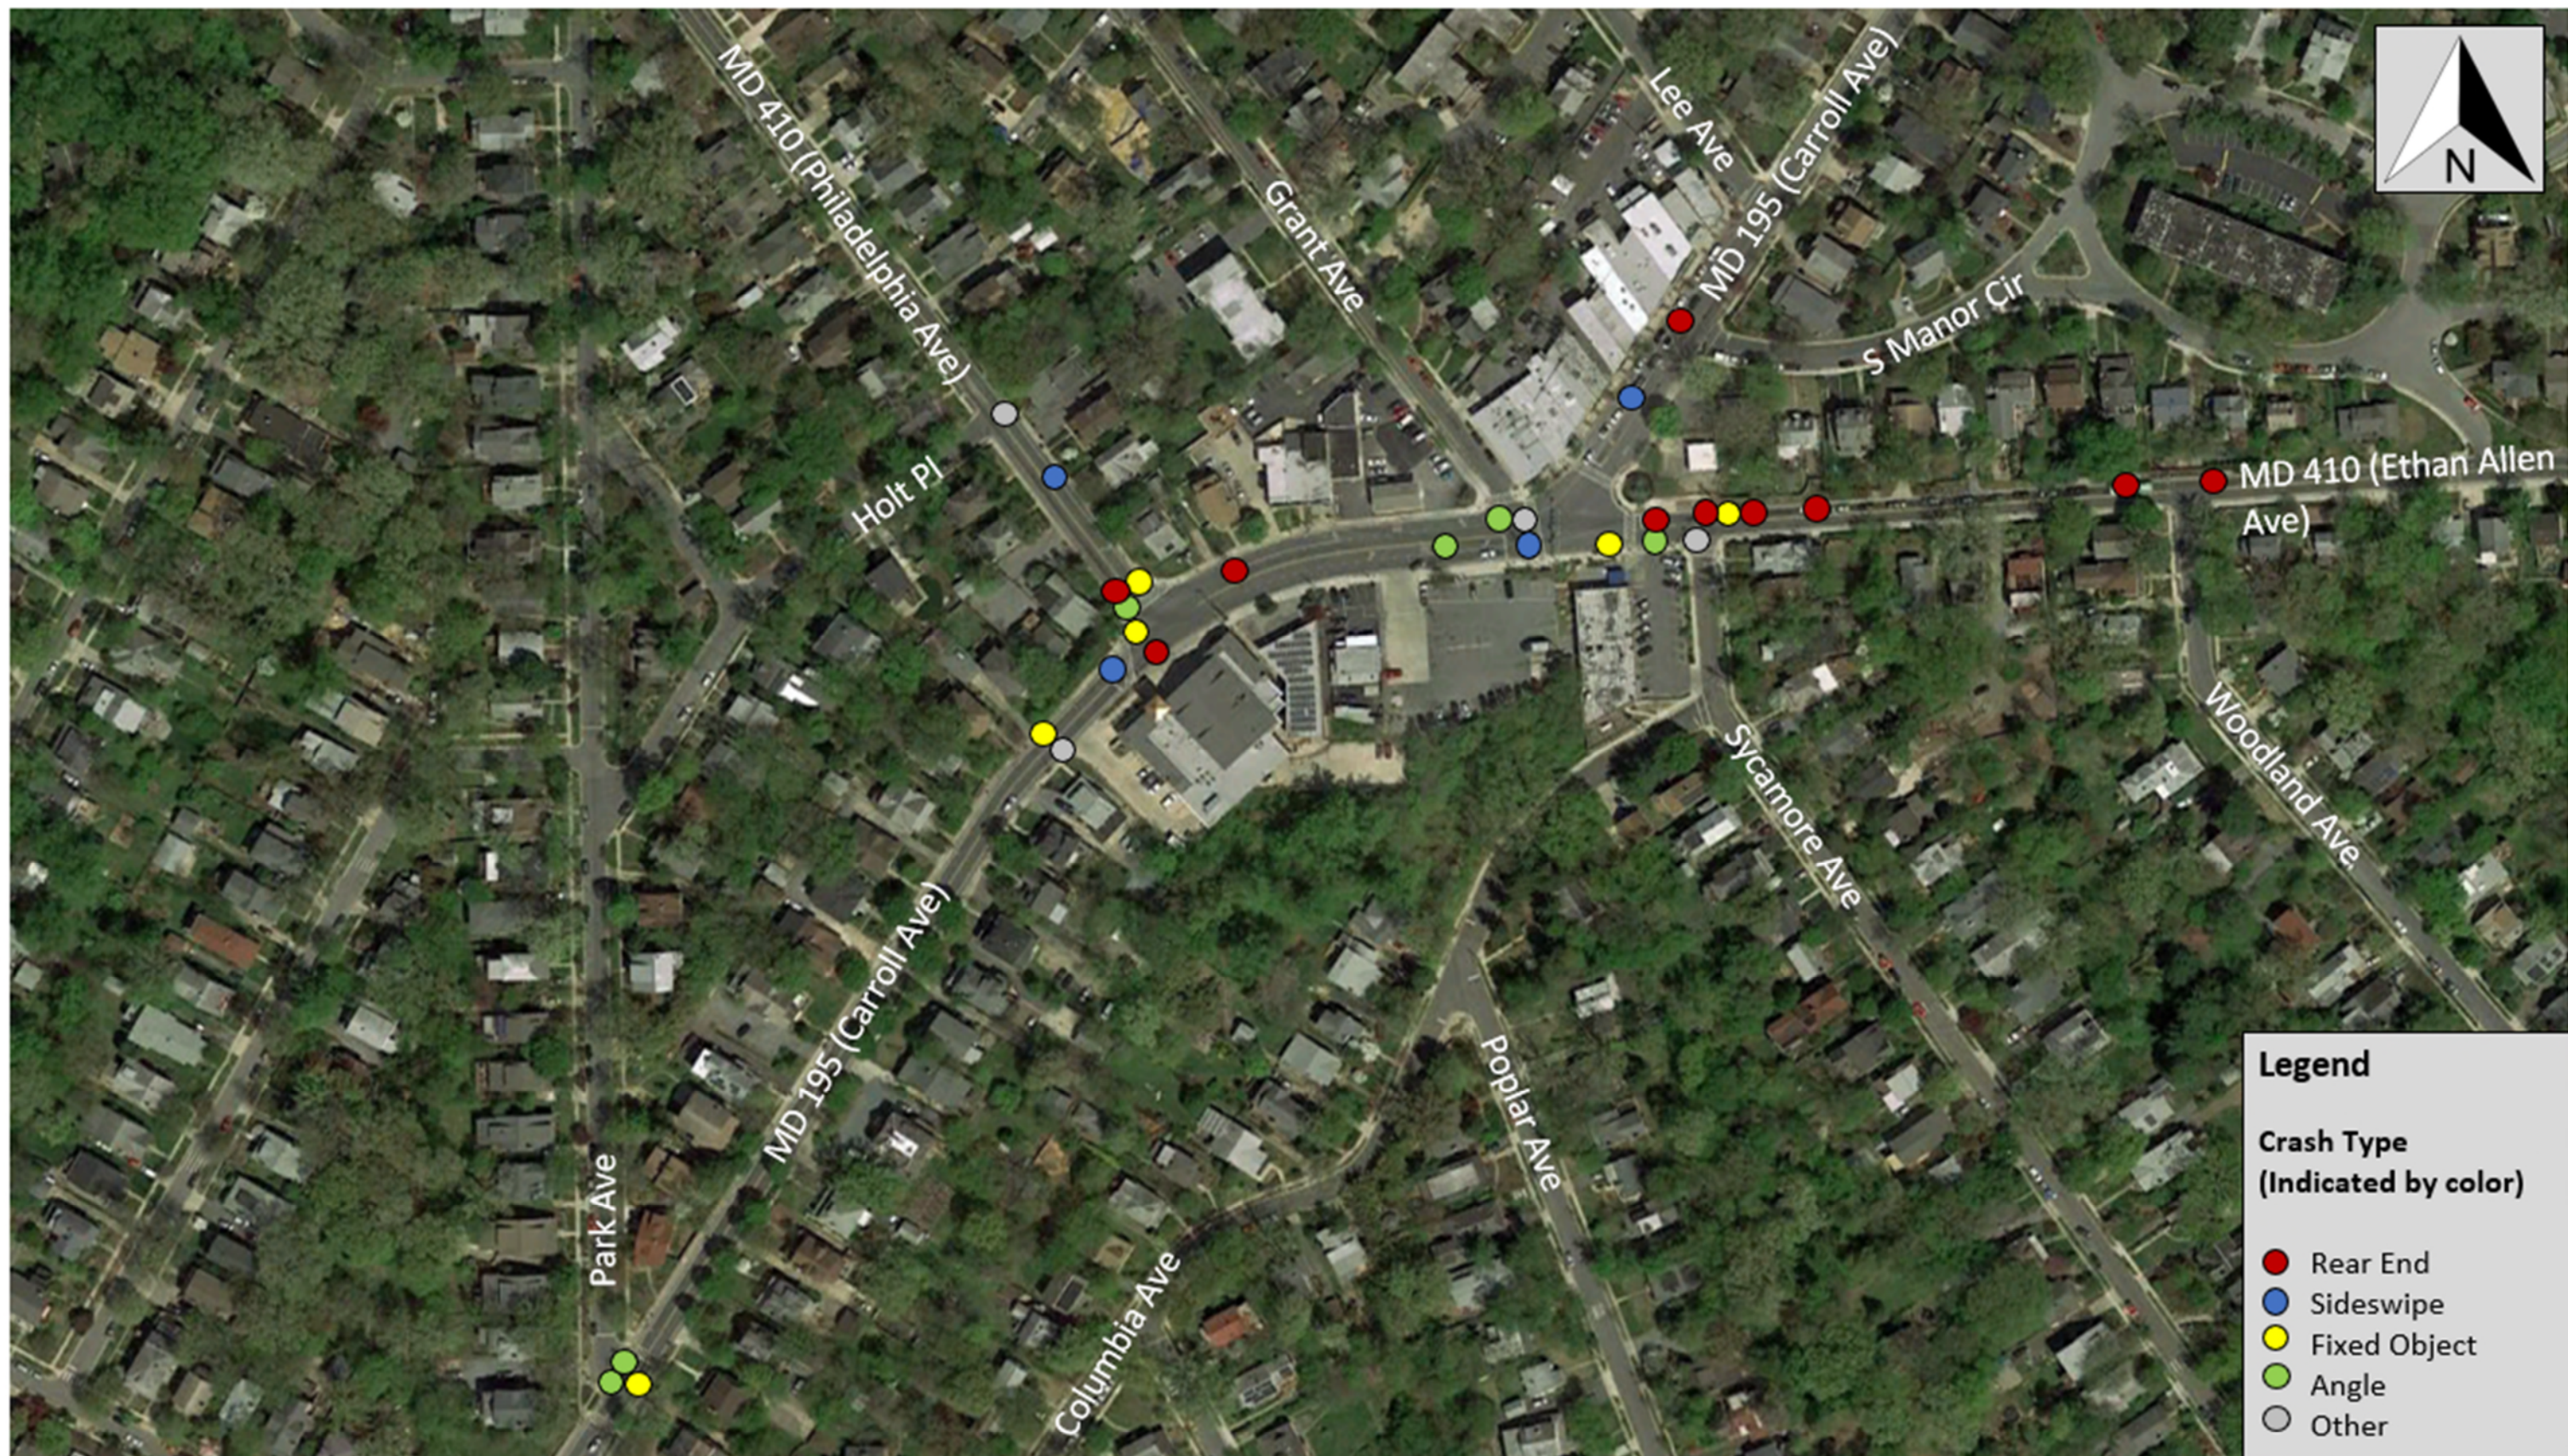

# Takoma Junction Vision Study

## MD 410 / MD 195 Police Reported Crash Summary Map (2015-2018)

\* Crash locations are reported by milepoint and accurate to 0.1 mi.