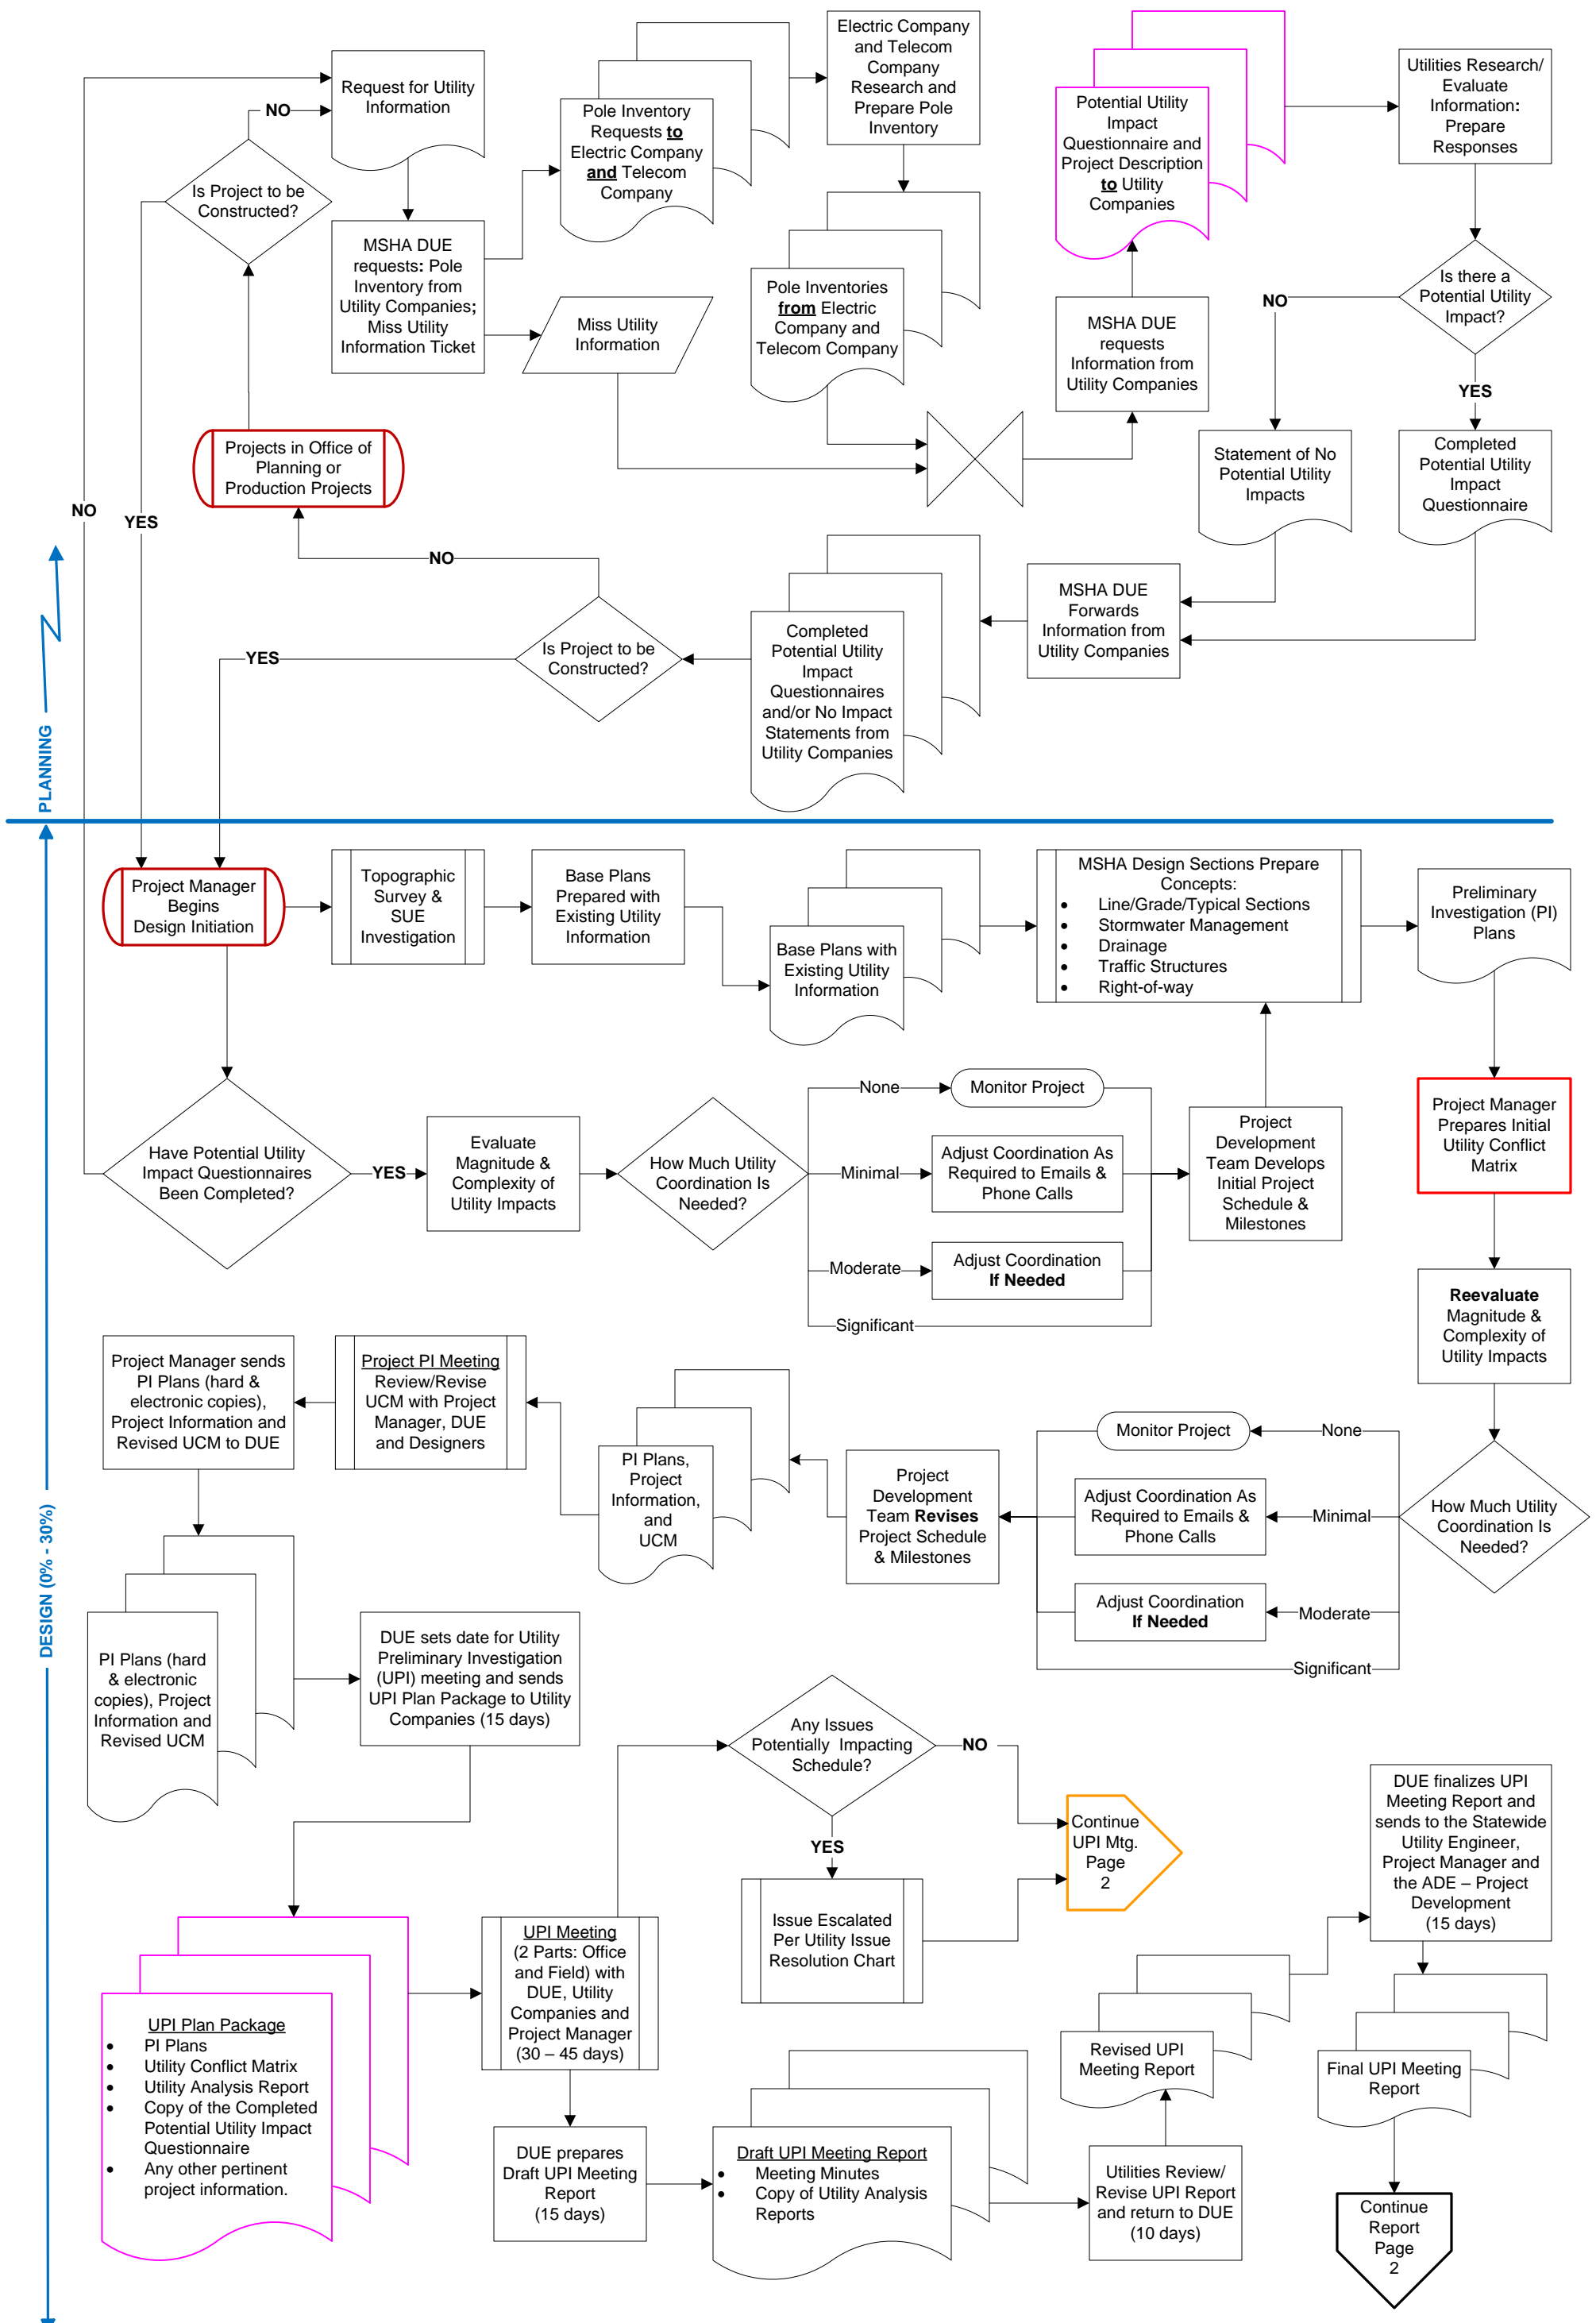

MSHA Project/Utility Coordination Process

MSHA Project/Utility Coordination Process