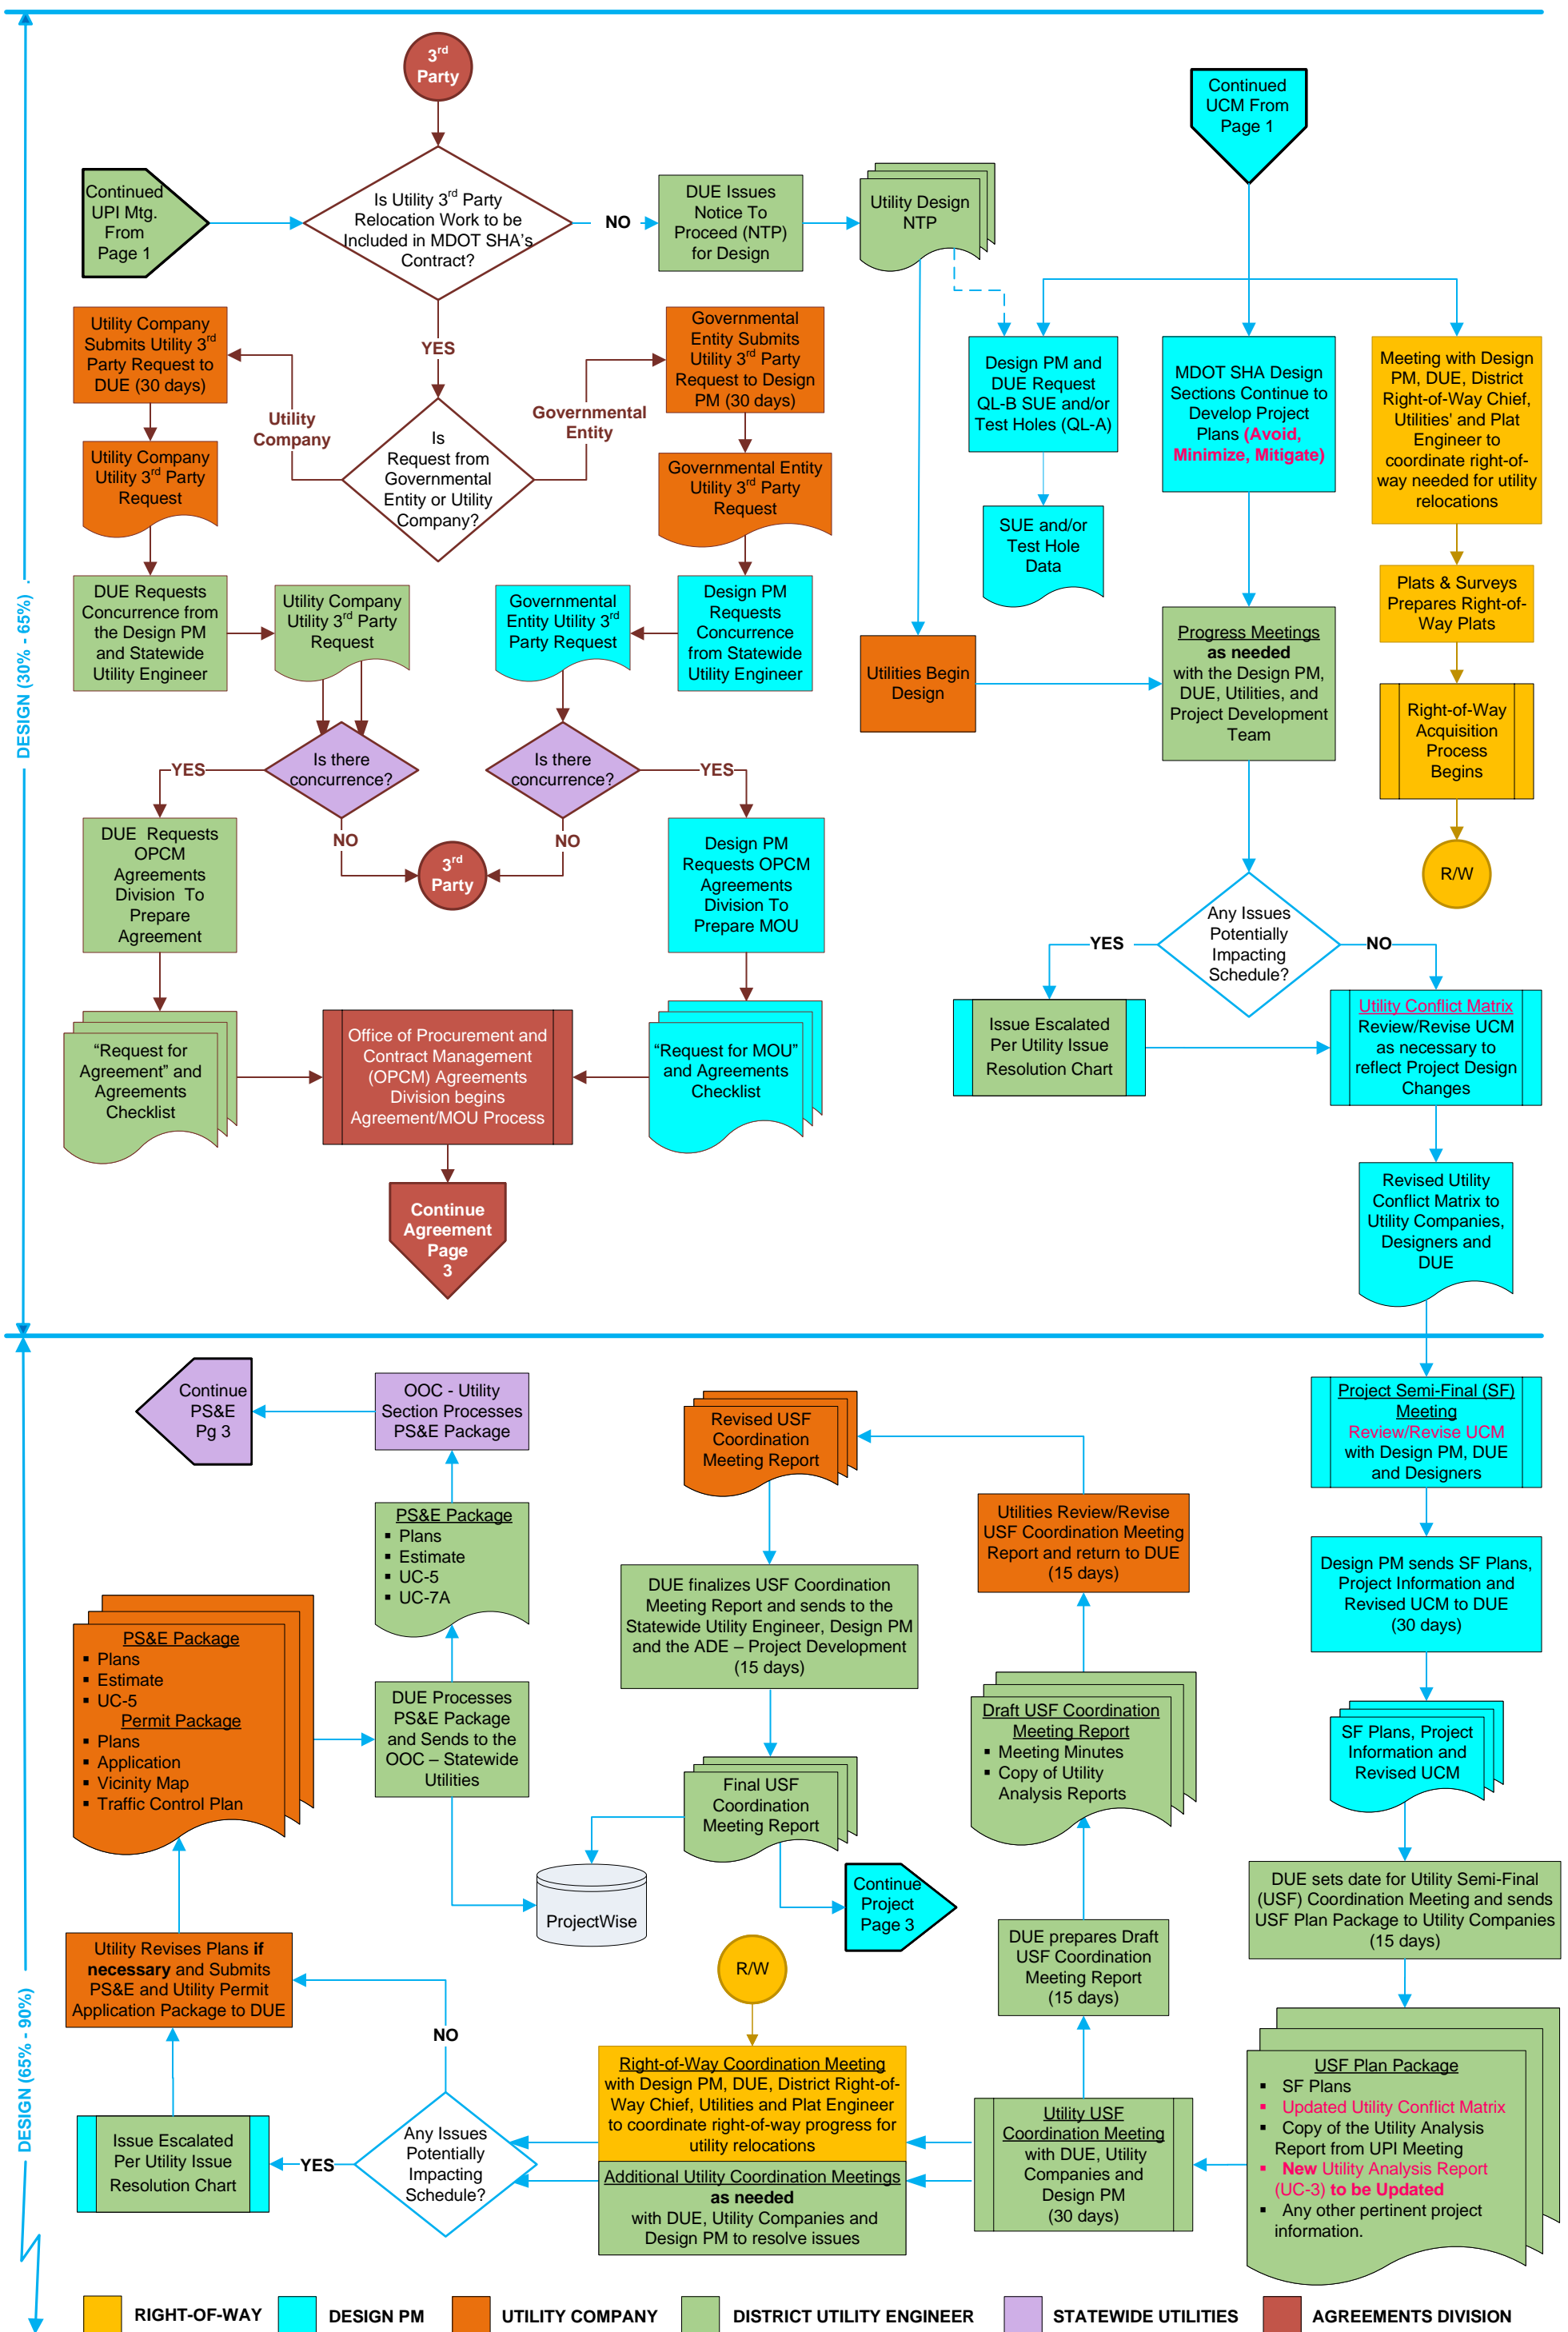

# SHA Project/Utility Coordination Process