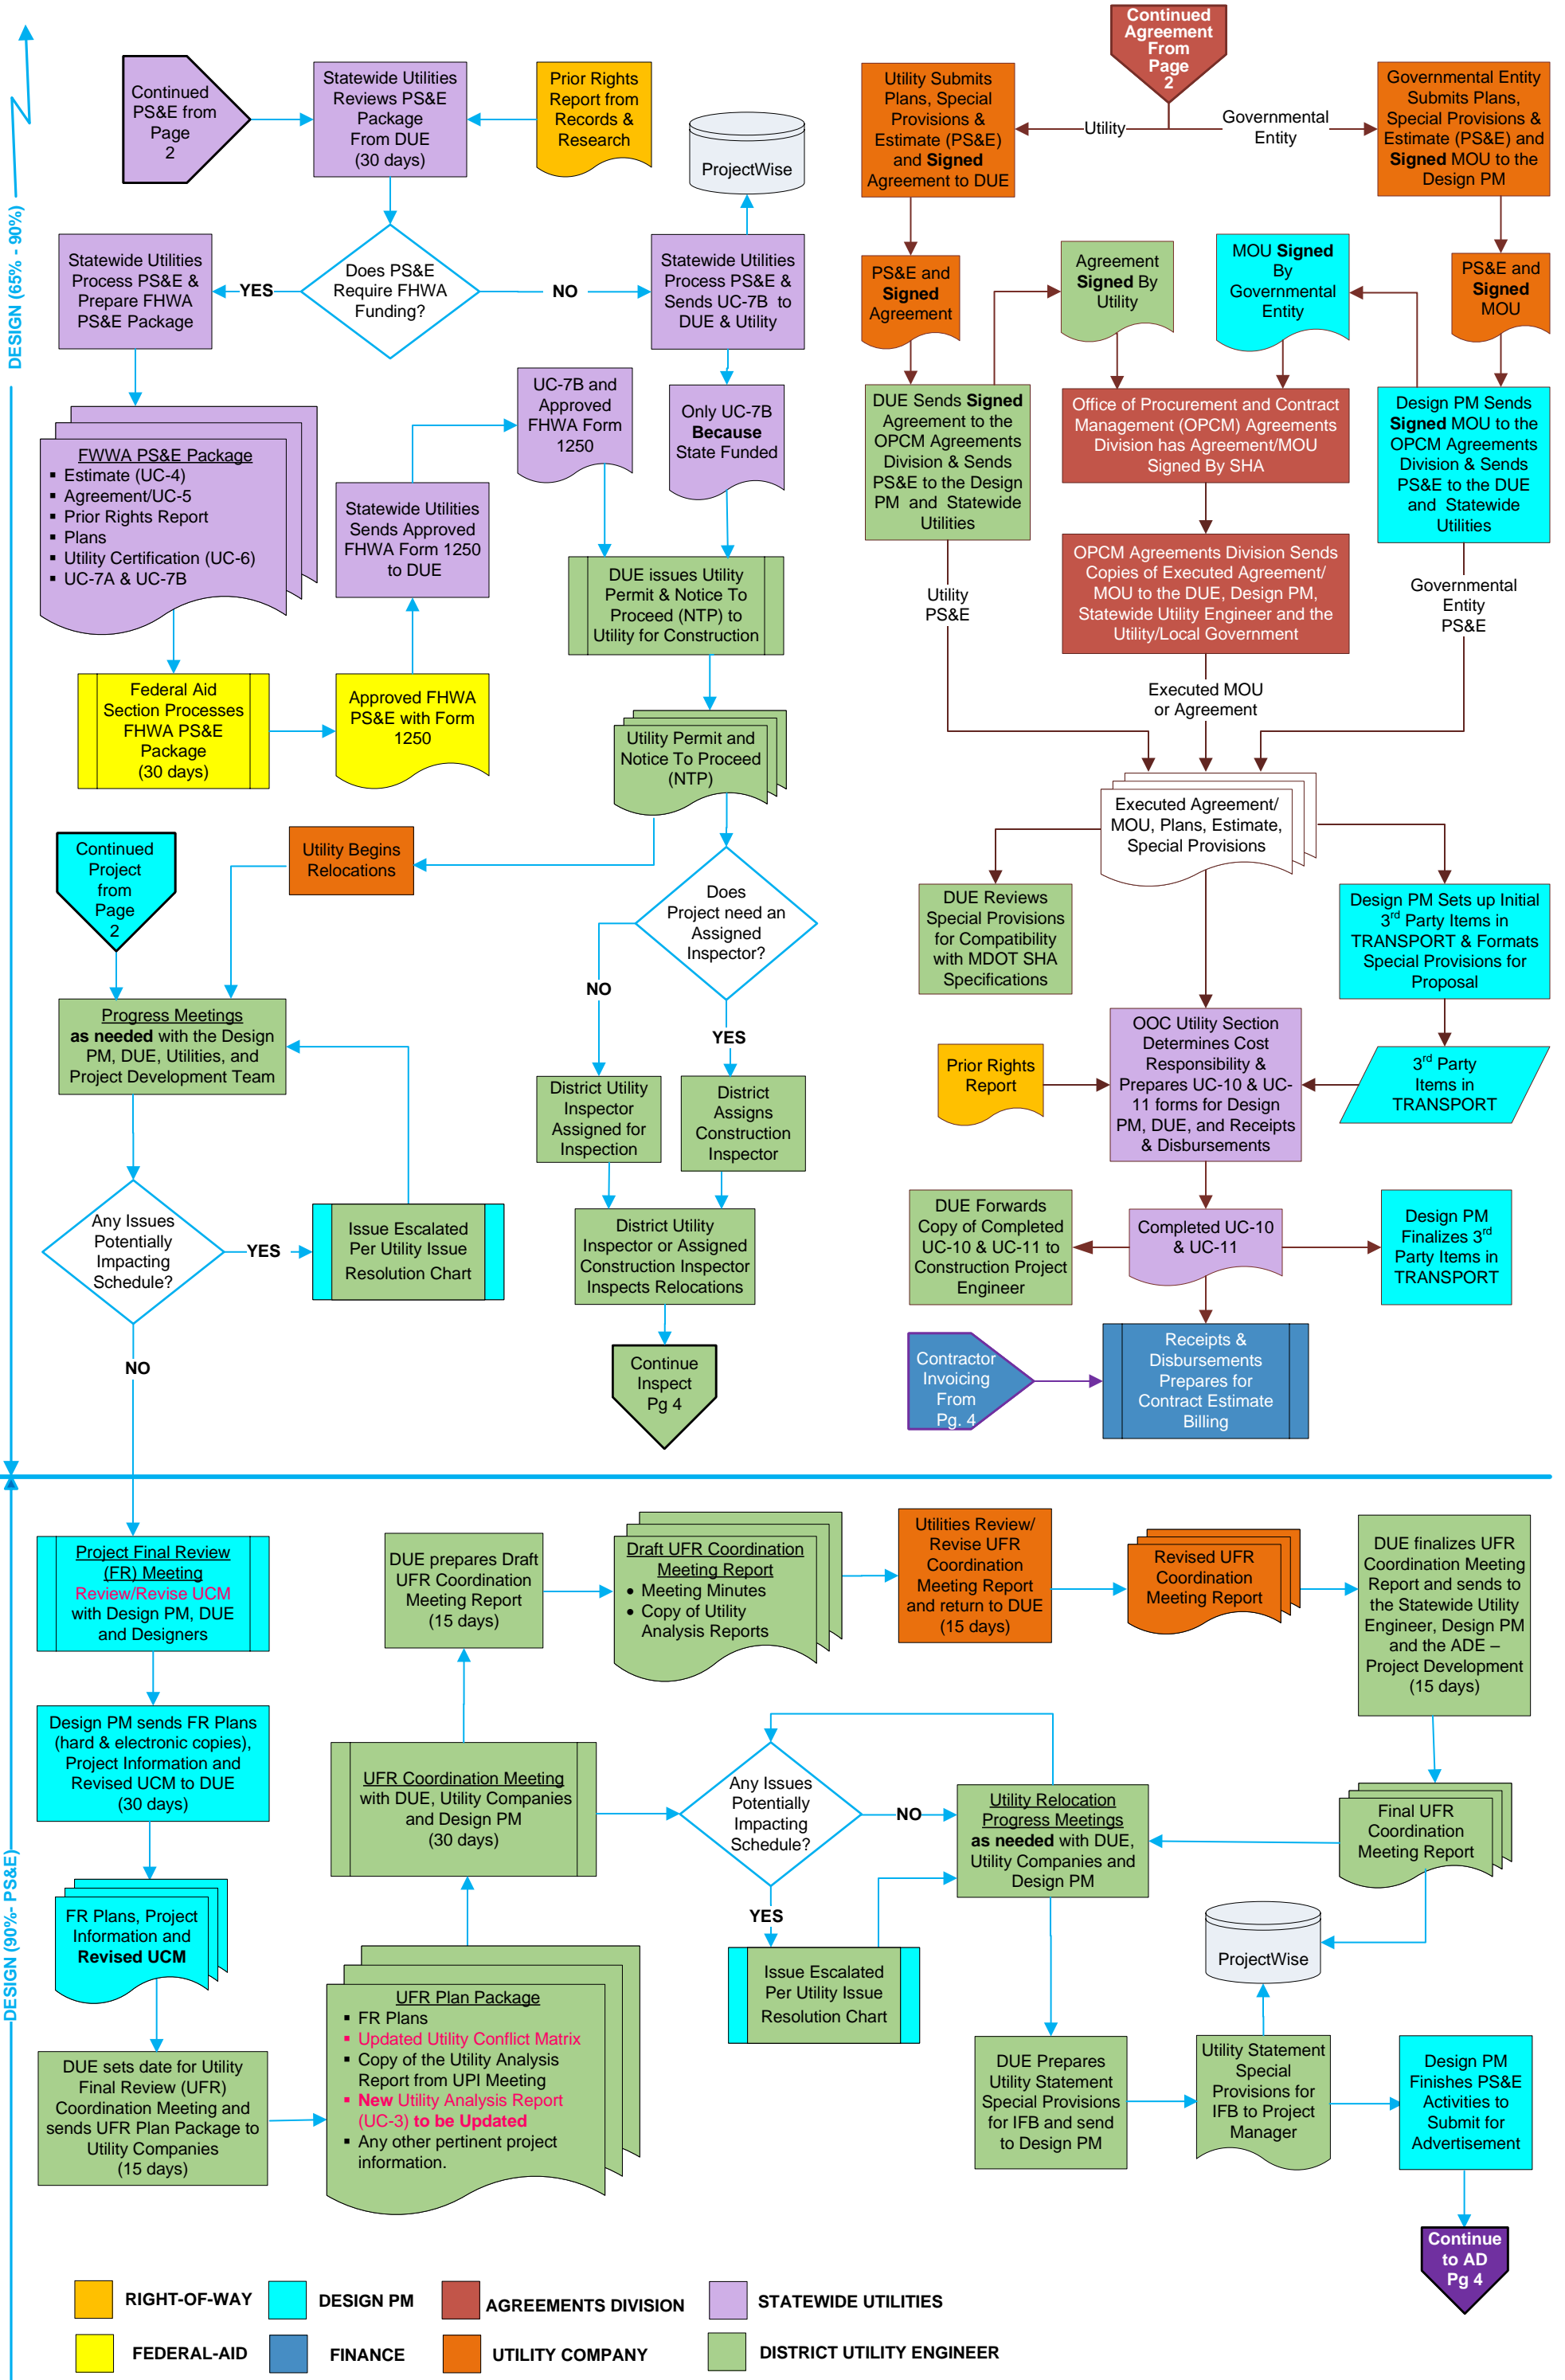

# SHA Project/Utility Coordination Process