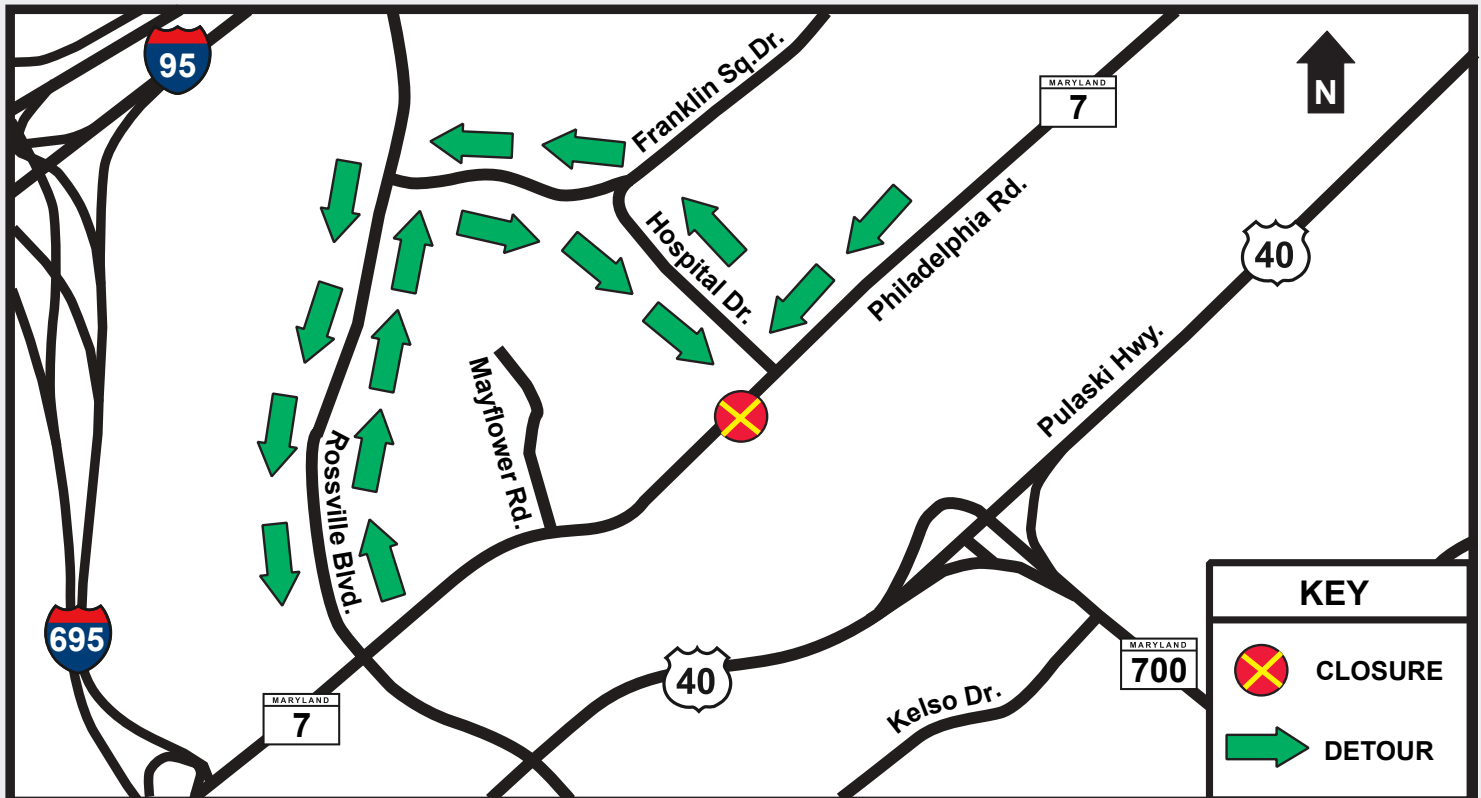

# Philadelphia Road to be Closed at Hospital Drive January 18th at 9PM to January 21st at 5AM

**WHAT-** Closure and detour of MD 7 (Philadelphia Road) at Hospital Drive in Rosedale.

**WHEN-** Friday January 18th at 9PM to Monday January 21st at 5AM.

**WHY-** Crews must replace two large drainage pipes under MD 7.

## PHILADELPHIA ROAD (MD 7) DETOURS

- Eastbound/Northbound MD 7 will be closed at Rossville Boulevard. Traffic will be detoured to Rossville Boulevard to Franklin Square Drive to Hospital Drive and back to MD 7.
- Westbound/Southbound MD 7 will be closed at Hospital Drive. Traffic will be detoured to Hospital Drive to Franklin Square Drive to Rossville Boulevard and back to MD 7.
- Local residents/Business owners with access or driveways on MD 7 within the work area will be permitted access.